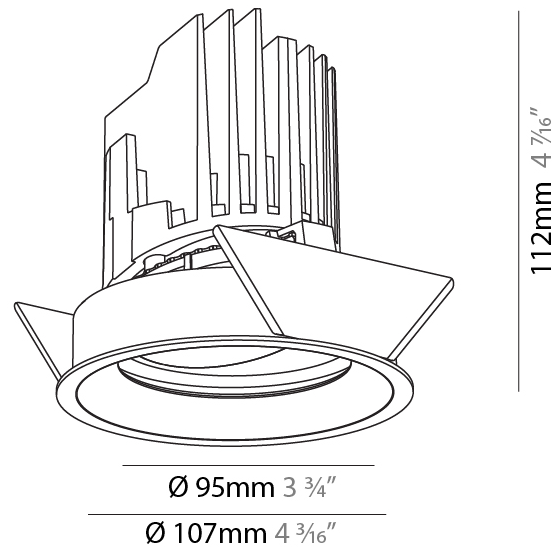

GENERAL

Series: Bioniq
 Subseries: Bioniq Round Adjustable
 Brand: Prolight
 Division: Architectural
 Mounting Type: Recessed
 Mounting Location: Ceiling
 Subcategory: Downlight

PHYSICAL

Shape: Round
 Diameter (mm): 107
 Diameter (in): 4 3/16
 Height (mm): 112
 Height (in): 4 7/16
 Ceiling Thickness (mm): 10 / 12.5 / 15
 Ceiling Thickness (in): 3/8 or 1/2 or 9/16
 Min. Recessing Depth (mm): 130
 Min. Recessing Depth (in): 5 1/8
 Light Distribution: Adjustable / Downlight
 Weight (kg): 0.47
 Weight (lbs): 1.04
 Fixture Finish: SSR / BKV / CWI / CRY / HAB / UFT / ITA / RUA / FTG / MYG / LOD / PUS / FRO / FUP / KIA / POP / BLS / SPG / MEY / GOH / GUM / CHC / COM / ABZ / JAG / OBR / MOS / ROR
 Fixture Material: Aluminum Die Cast
 Cut-out Measurements: 98mm / 3 7/8"

OPTICAL

Reflector°: 10
 Optic°: Lens Pack - No Lens
 Adjustability: Rotational 355°; Tilt 30°

RATINGS AND CERTIFICATIONS

Certified By: Certified for North American Standards
 IP rating: IP20

	98mm 3 7/8"	130mm 5 1/8"	10 15mm 3/8" 9/16"	30°	355°	
A						